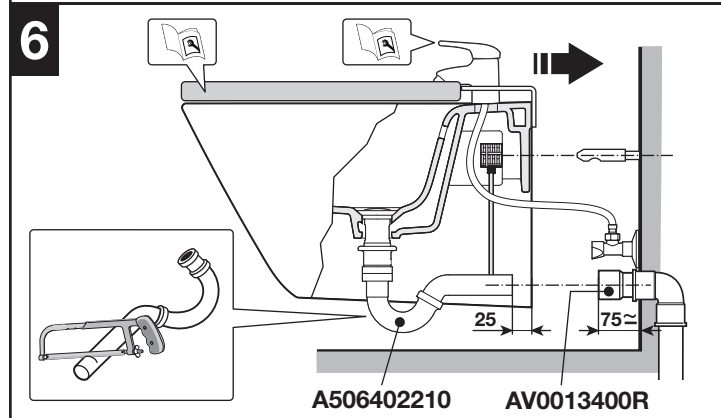

Roca Sanitario, S.A.
Avda. Diagonal, 513
08029 Barcelona
SPAIN
www.roca.com

902
304
848

LÍNEA DE
ATENCIÓN AL
CONSUMIDOR
ESPAÑA

902
400
423

SERVICIO
TÉCNICO
ESPAÑA

product.support.rs@roca.net
soporte.producto.rs@roca.net

A392501480c