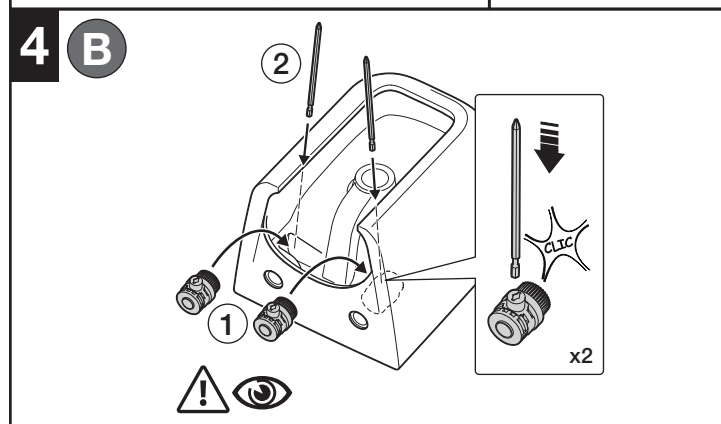

Roca Sanitario, S.A.
Avda. Diagonal, 513
08029 Barcelona
SPAIN
www.roca.com

902
304
848

LÍNEA DE
ATENCIÓN AL
CONSUMIDOR
ESPAÑA

902
400
423

SERVICIO
TÉCNICO
ESPAÑA

product.support.rs@roca.net
soporte.producto.rs@roca.net

A392501480c