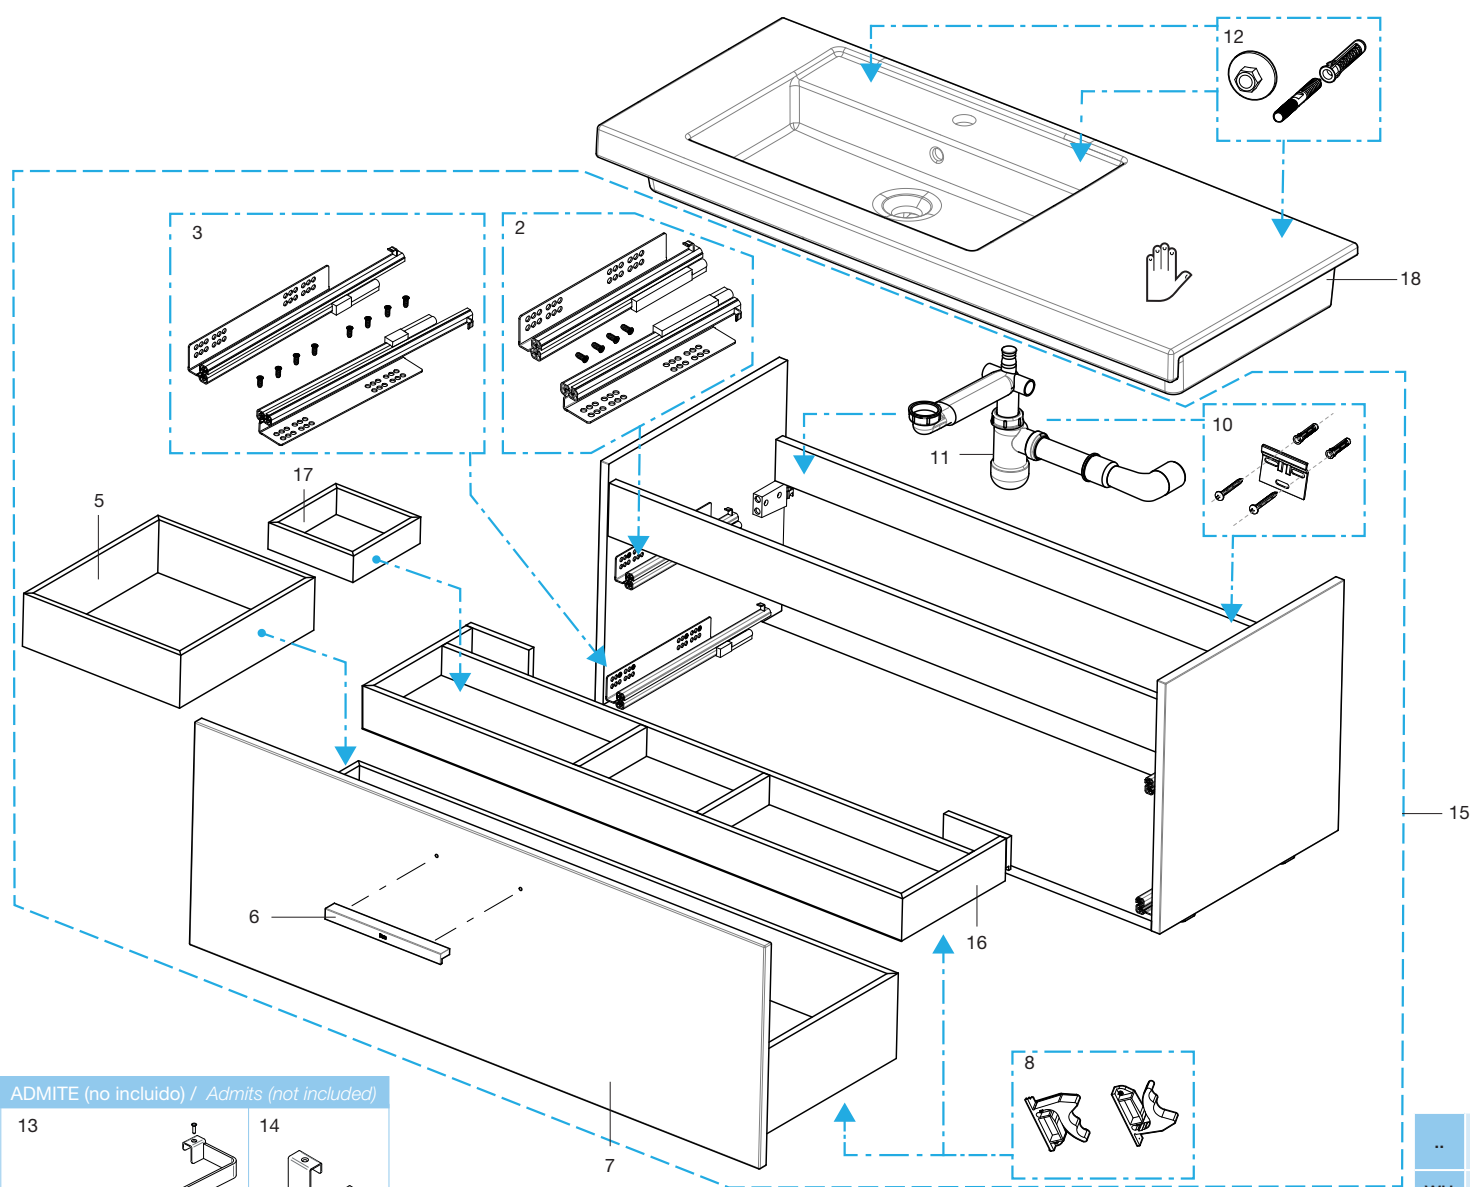

Type B	900 mm	
		1100 mm	

BASE MUEBLE 1 CAJÓN
Base furniture 1 drawer

2		AU0017700R	
3		AU0017600R	
5		AU0017800R	324 x 300
6	x 2	AU0017500R	
7		AU00182..R	900 mm
		AU00184..R	1100 mm
8		AU0017300R	
16		AU0018300R	900 mm
		AU0018500R	1100 mm
10	x 2	AU0013300R	
11		AU0014100R	
12	x 2	AV0007500R	
17		AU0019400R	162 x 162

PRODUCTO ACABADO COMPATIBLE
Compatible end product

18	A327544000	900 mm	
	A327543000	900 mm	
	A327542000	1100 mm	
	A327541000	1100 mm	
13	A816760001		
14	A816761001		
15	A856877XXX	900 mm	
	A856878XXX	1100 mm	

ADMITE (no incluido) / Admits (not included)

13		14	

..	Sustituir (..) de la referencia de producto por el código de acabado elegido: In the product number replace (..) with the code for the chosen colour:
WH	BLANCO BRILLO/ White
GA	GRIS ANTRACITA / Anthracite grey
AS	FRESNO/ Ash